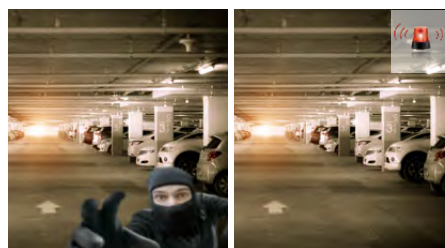

## FUNZIONI SMART: SEGNALAZIONI ACCURATE

Line Crossing Detection

Intrusion Detection

Unattended Baggage Detection

Object Removal Detection

Sudden Scene Change Detection

Face Capture

Region Entrance Detection