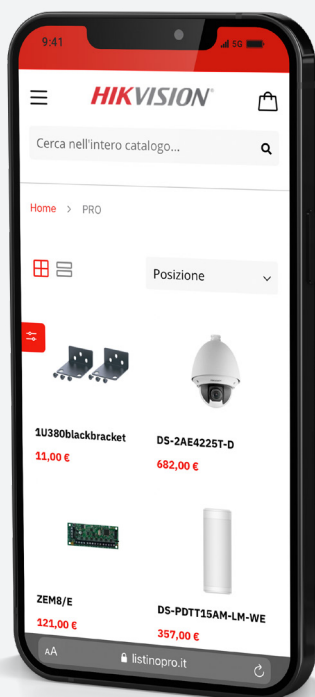

LISTINO
PROEXPERT
selection

Scansiona
il QR CODE
per visionare
il listino
digitale
PROEXPERT

Seguici nelle nostre pagine Social

www.facebook.com/proexpert.italy/

www.instagram.com/proexpert.italy/

<https://www.linkedin.com/company/hikvision-italy/mycompany/>

Hikvision Italy

Tutti i prezzi indicati sono di listino.

La presente offerta è valida dal 1 Gennaio 2024 al 30 Aprile 2024 salvo esaurimento scorte.

Riservata esclusivamente agli installatori presso Distributori e Rivenditori Autorizzati Hikvision.

Distribuito da:

HIKVISION

Hikvision Italy

Via Abruzzo 12, Z.I. S. Giacomo

31029 Vittorio Veneto

info.it@hikvision.com

Vittorio Veneto | Roma | Milano | Bologna | Napoli | Bari | Palermo

www.hikvision.com/it

PROEXPERT
selection